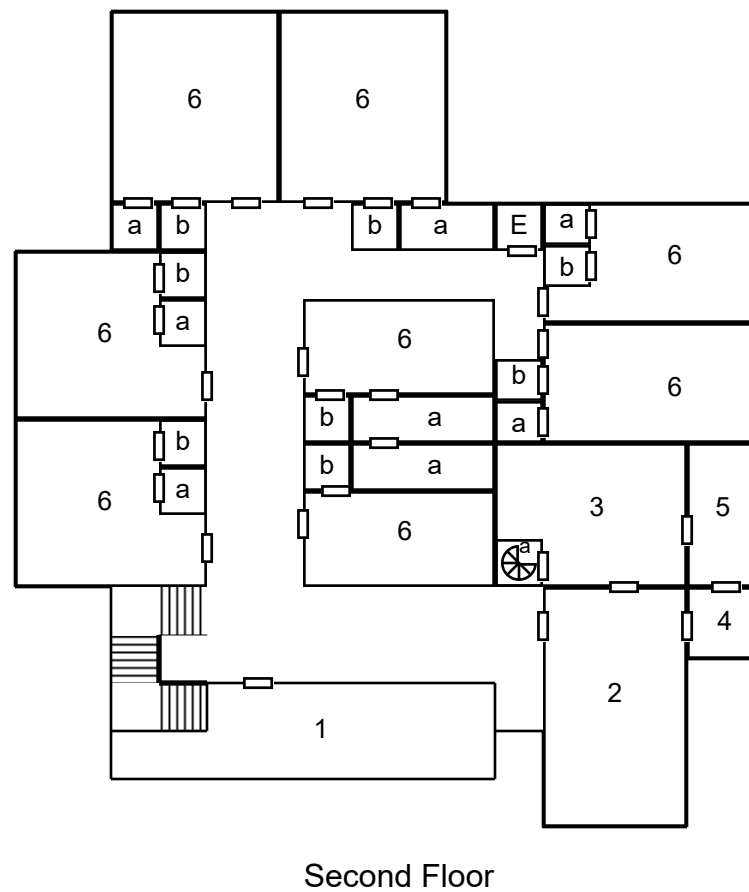

Combat Zone Mono-Rail Station

CYBERPUNK

Arasaka Safehouse

CYBERPUNK

Arasaka Safehouse

Basement

Cyberpunk

Arasaka Night City Central Computer—Low Security System