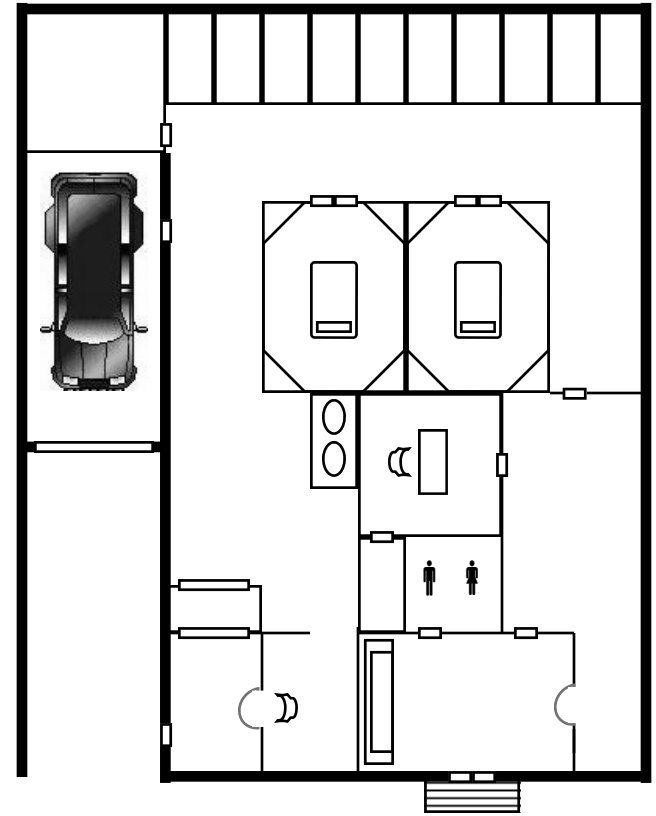

The Screaming Fist

Body Bank