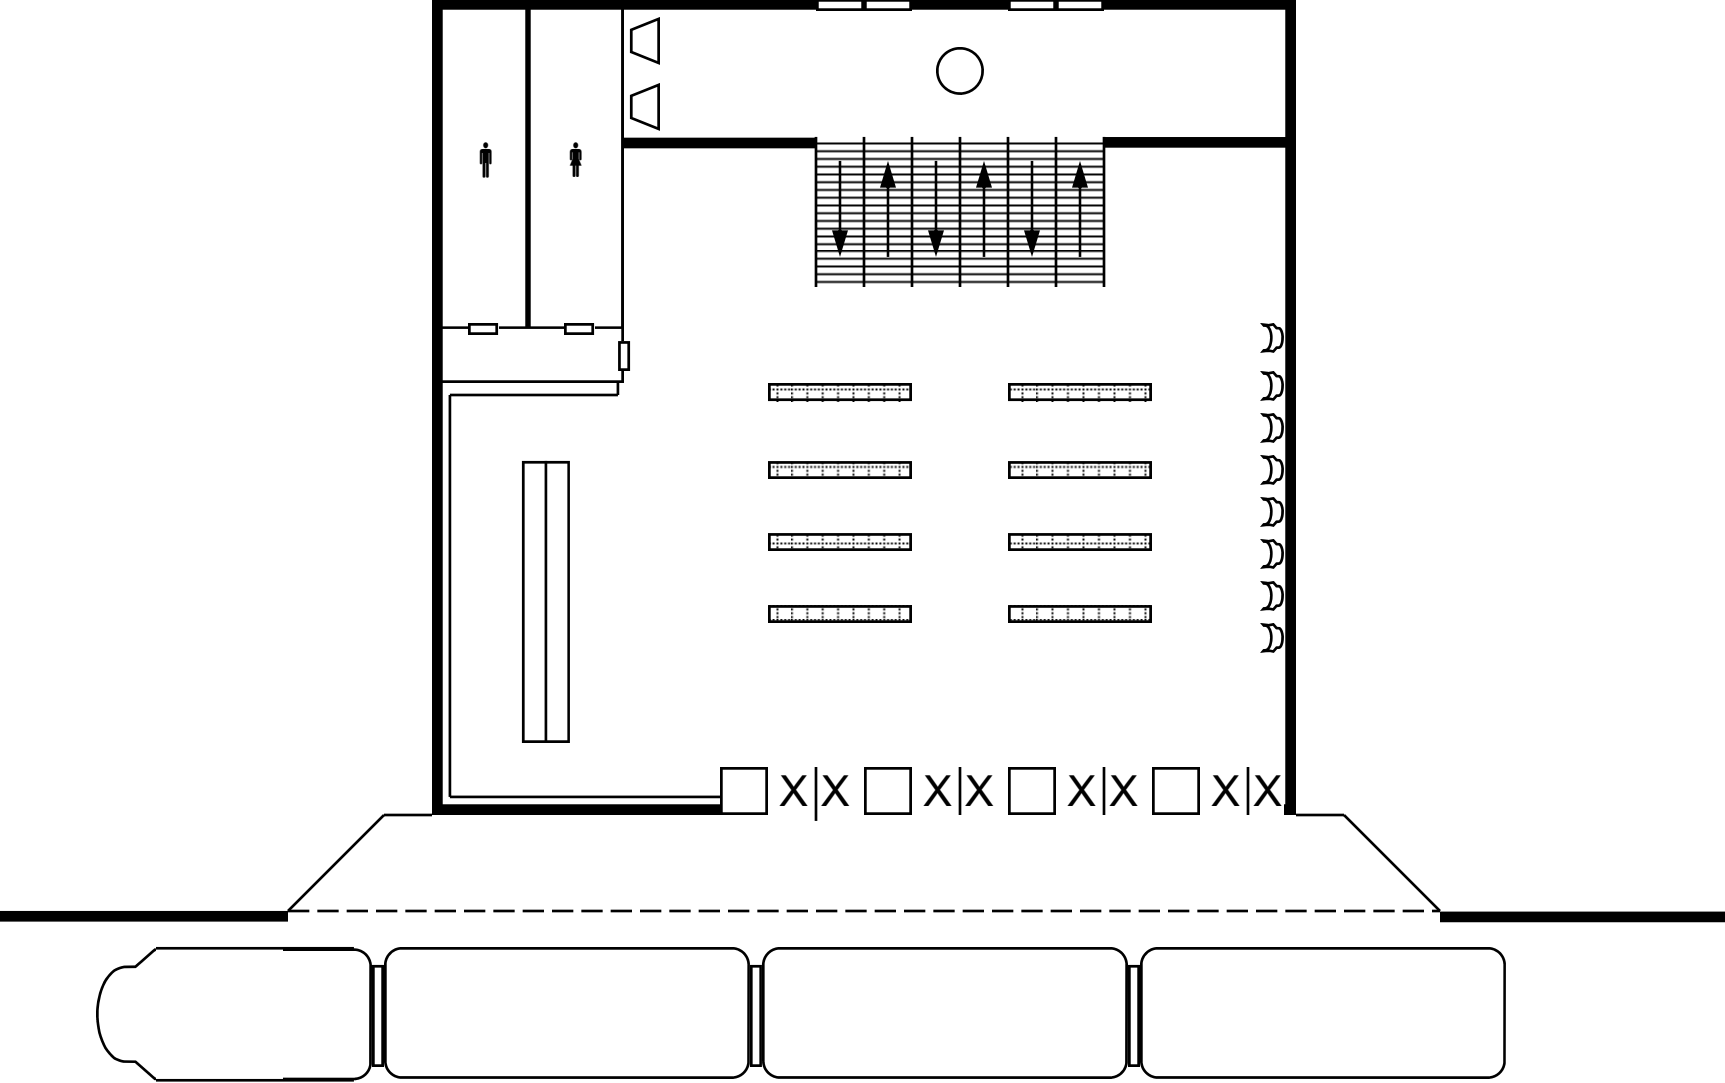

Combat Zone Mono-Rail Station

CYBERPUNK

Arasaka Safehouse

CYBERPUNK

Arasaka Safehouse

Basement

Cyberpunk

Arasaka Night City Central Computer—Low Security System