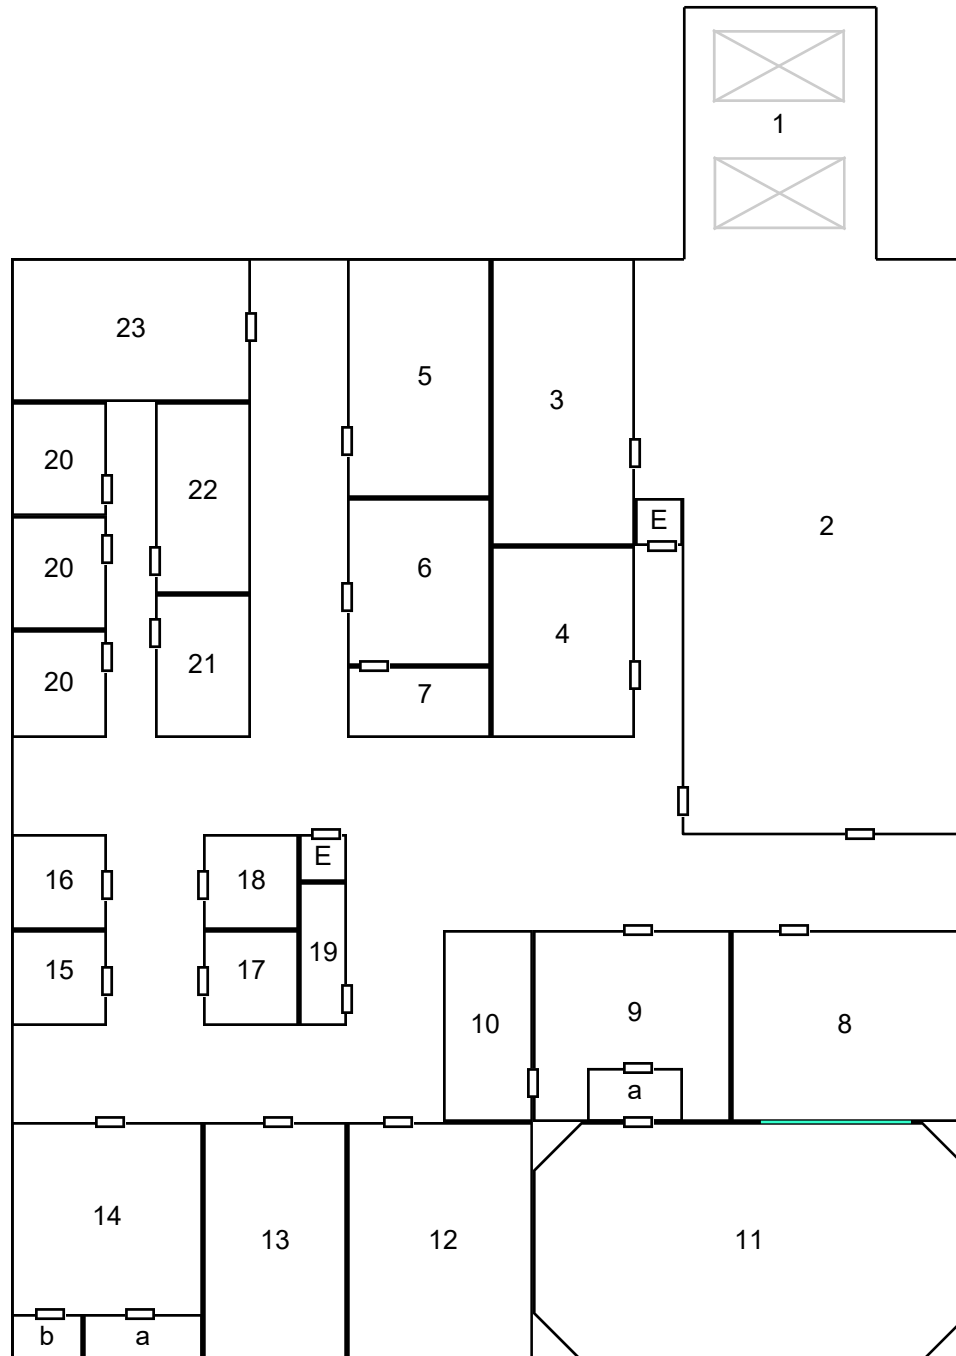

Combat Zone Mono-Rail Station

CYBERPUNK

Arasaka Safehouse

CYBERPUNK

Arasaka Safehouse

Basement

Cyberpunk

Arasaka Night City Central Computer—Low Security System