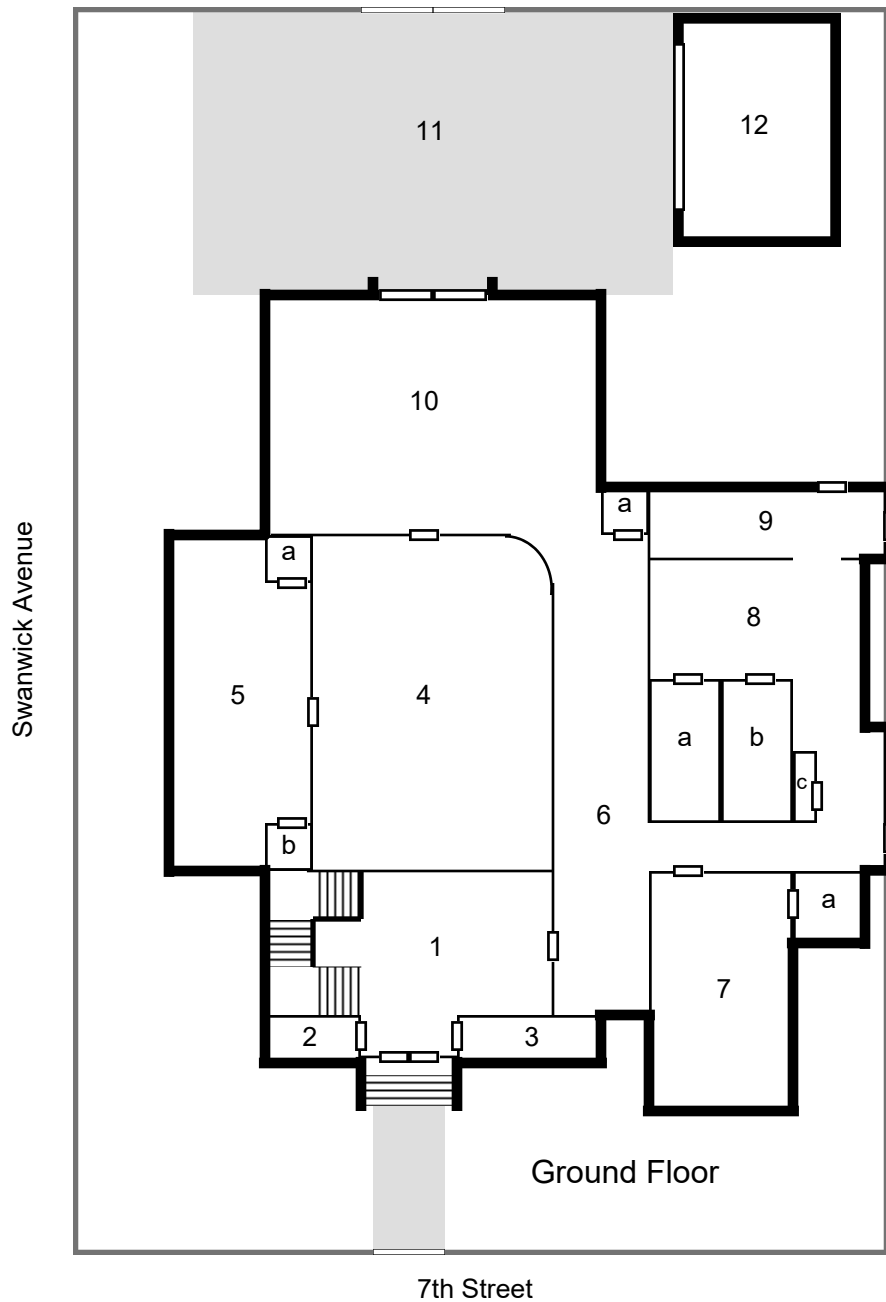

Combat Zone Mono-Rail Station

CYBERPUNK

Arasaka Safehouse

CYBERPUNK

Arasaka Safehouse

Basement

Cyberpunk

Arasaka Night City Central Computer—Low Security System